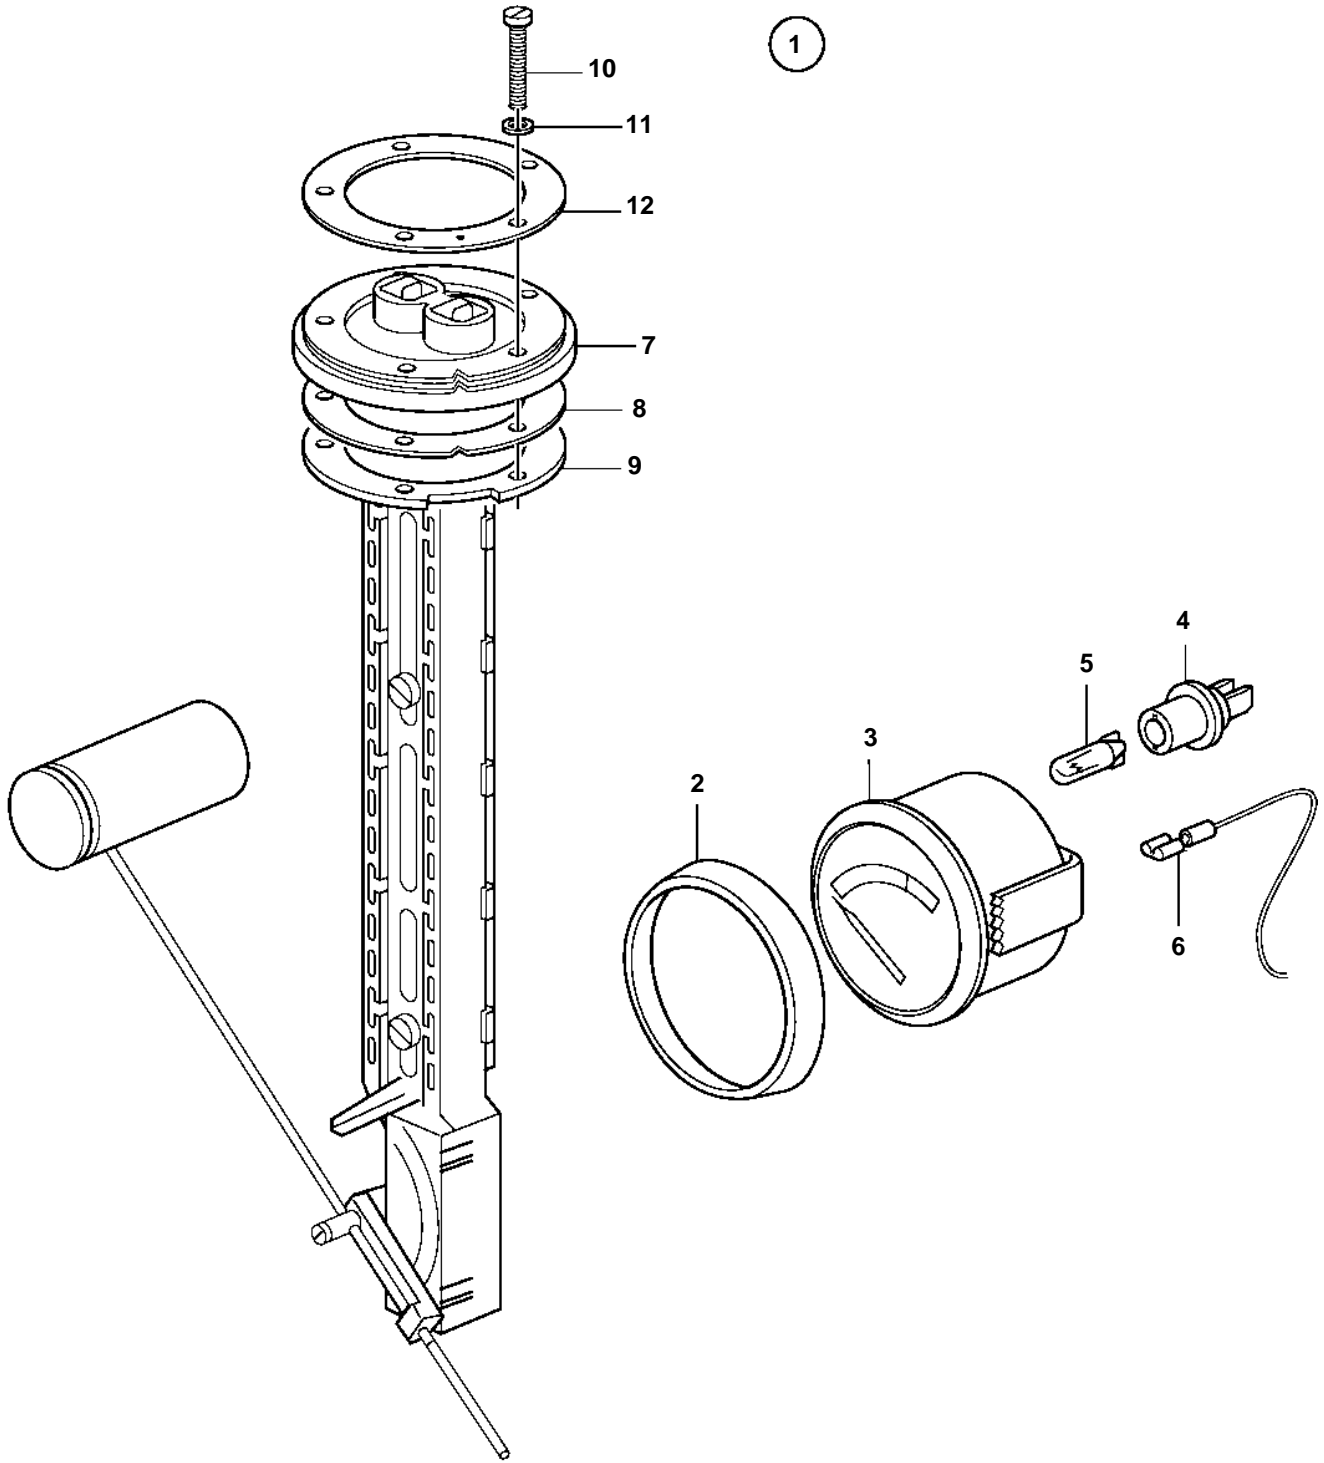

TAMD71B, TAMD73P-A, TAMD73WJ-A

TAMD71B, TAMD73P-A, TAMD73WJ-A

| REF | PART NO. | QTY | DESCRIPTION | SEE SEC. | NOTES |
|-----|----------|-----|------------------------|----------|-------------------------------------------------------------------------------------------------|
| 1 | 873808 | 1 | Fuel gauge kit | | |
| 2 | 858643 | 1 | · Front ring | | |
| 3 | 863940 | 1 | · Fuel gauge | | |
| 4 | 863945 | 1 | · · Bulb socket | | For instruments of early production should white bulb 182059 and bulb holder 808175 be mounted. |
| 5 | 863946 | 1 | · · Bulb | | For instruments of early production should white bulb 182059 and bulb holder 808175 be mounted. |
| 6 | | X | · Electrical materials | 1963 | |
| 7 | 873772 | 1 | · Tank sensor | | (837999) |
| 8 | 89865 | 1 | · · Gasket | | |
| 9 | 834480 | 1 | · · Flange | | |
| 10 | 956078 | 4 | · · Screw | | L=16mm |
| | 956081 | 1 | · · Screw | | L=25mm |
| 11 | 834481 | 5 | · · Gasket | | |
| 12 | | 1 | · · Flange | | |